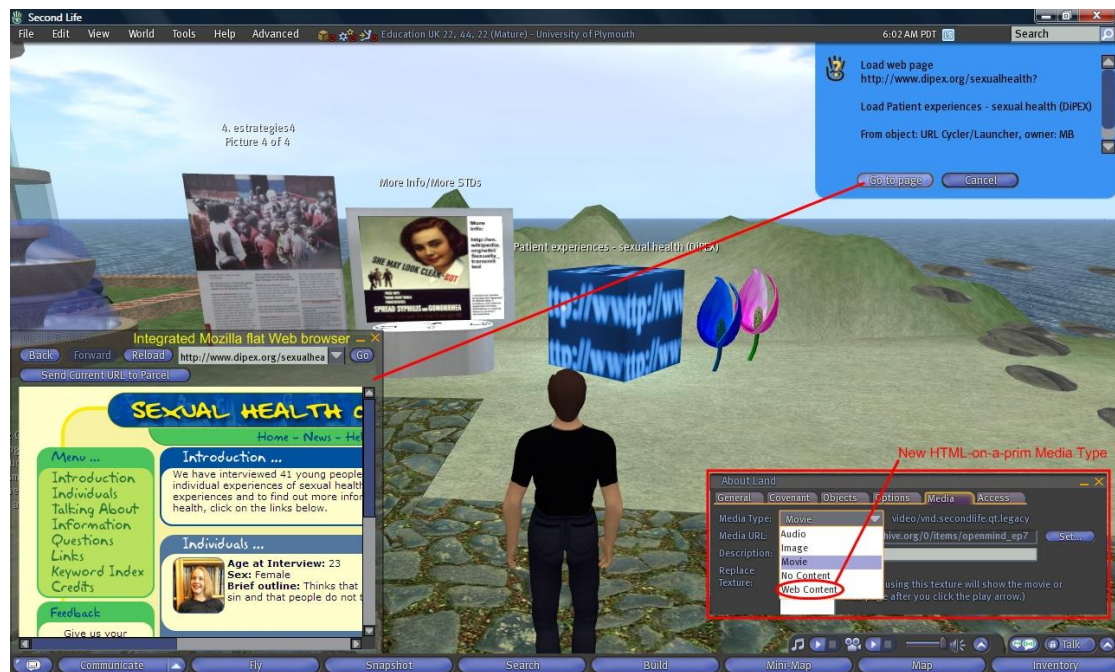

[At last: flat Web browsing now “fully” integrated into/inside Second Life!](#)

Introduced in [the latest Second Life RC viewer 1.19.1.0](#). This is excellent news for our SIM and all other Second Life places pointing visitors to flat Web content or offering them large collections of flat Web URLs to browse! Click the snapshot below to enlarge.